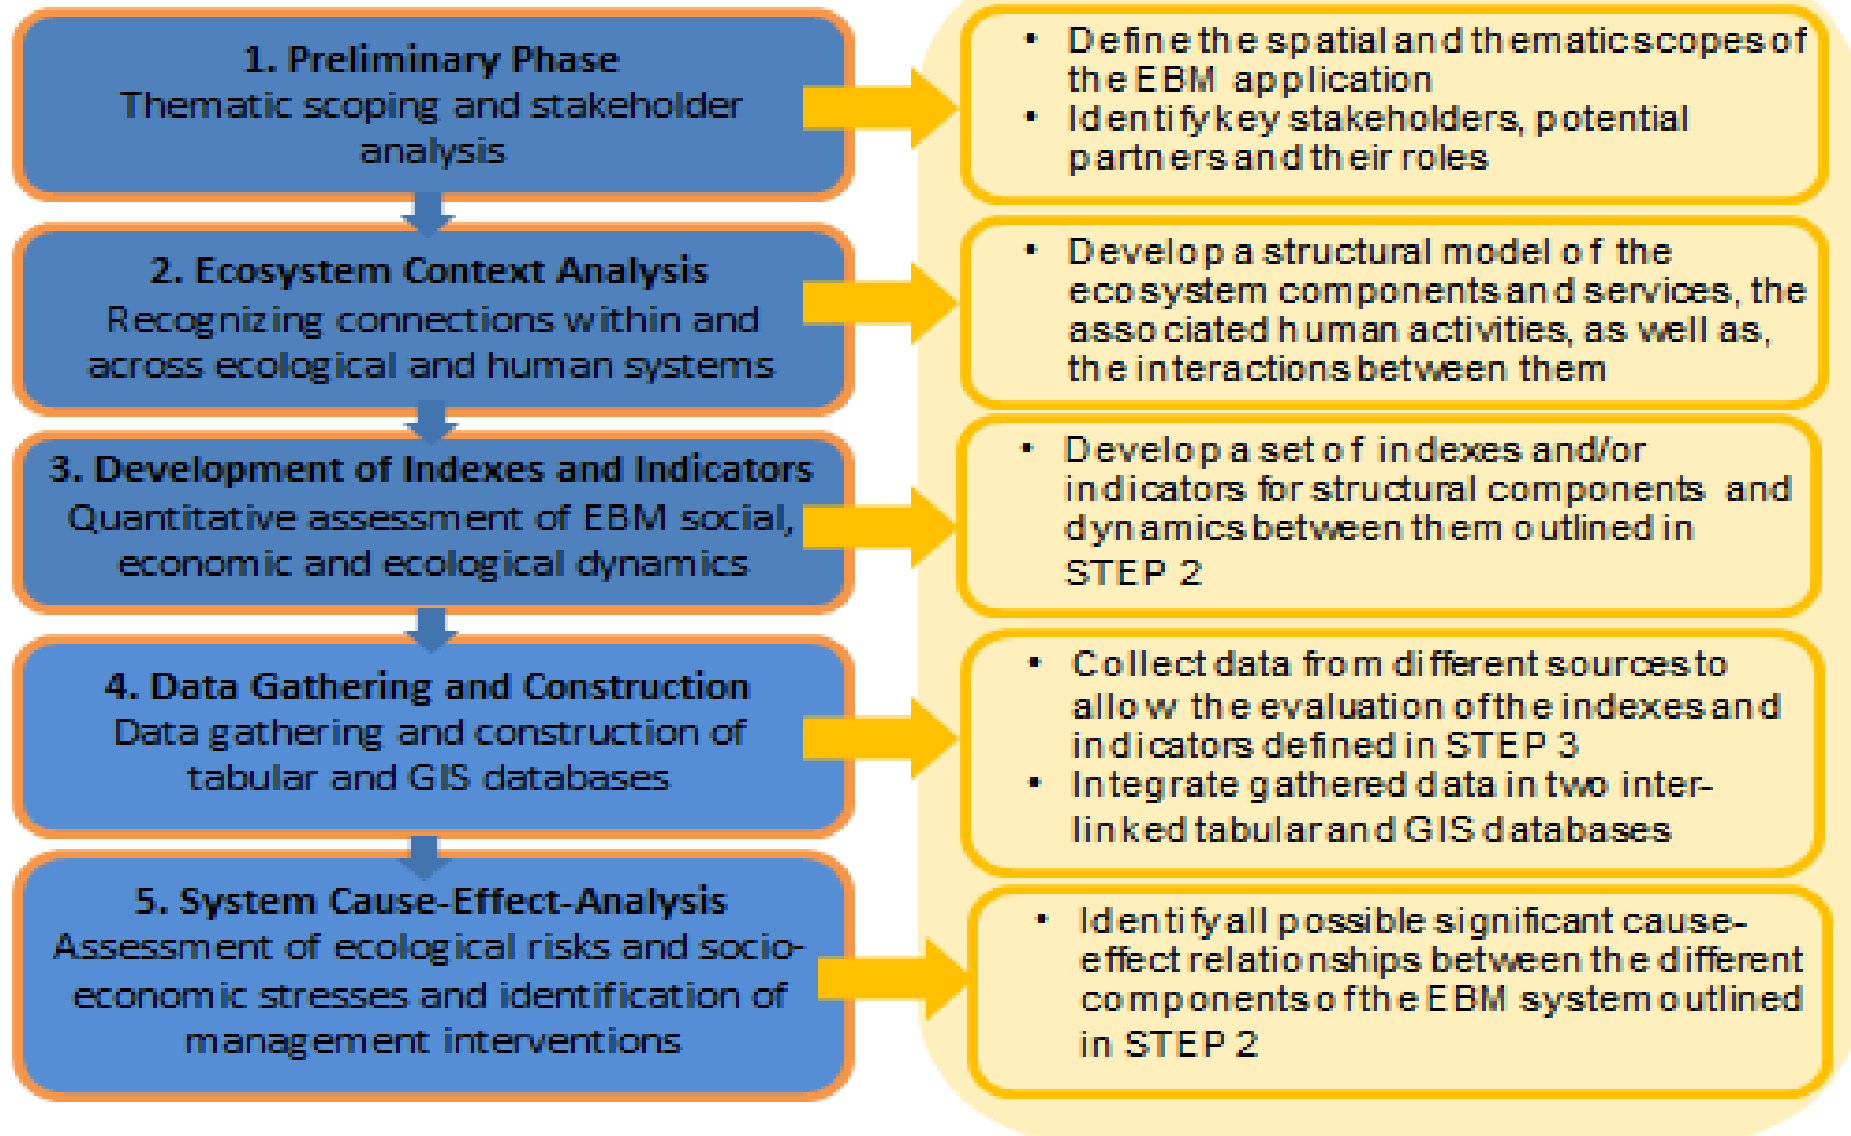

## EBM-DSS

- Major outputs:
  - Development of 2 Regional Nodes
    - CERMES (UWI)
    - INVEMAR (Colombia)
  - Development of a concept for further implementation of EBM-DSS
    - Pilot sites
    - EBM-DSS journal article

# EBM-DSS

developing/updating  
management plans

gap analysis

stakeholder identification  
and analysis

Cataloguing

monitoring and evaluating

scenario analysis

decisions support system

## EBM-DSS

---

- Regional Node:

- Establishment of an EBM-DSS team of experts
- Establishment of a directory of EBM experts
- Development of small-scale pilot applications
- Development of templates for replication
- Development of concepts for further application