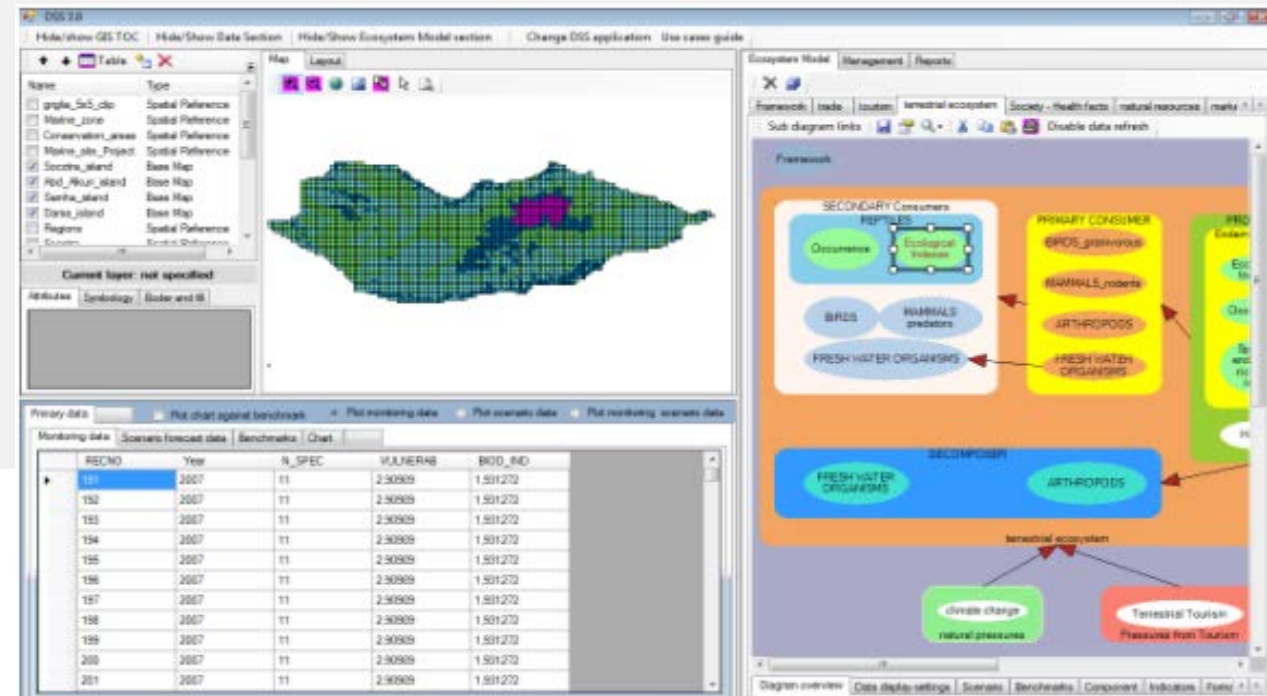

EBM-DSS

- Major outputs:
  - Development of 2 Regional Nodes
    - CERMES (UWI)
    - INVEMAR (Colombia)
  - Development of a concept for further implementation of EBM-DSS
    - Pilot sites
    - EBM-DSS journal article

- DSS:
  - Developed by PROGES
  - ISP 5.0 software package
    - Desktop-based application
    - Utilises a user interface
    - Non-technical and non-scientific persons

<http://www.progesconsulting.it/>

<http://www.progesconsulting.it/ISP.aspx>